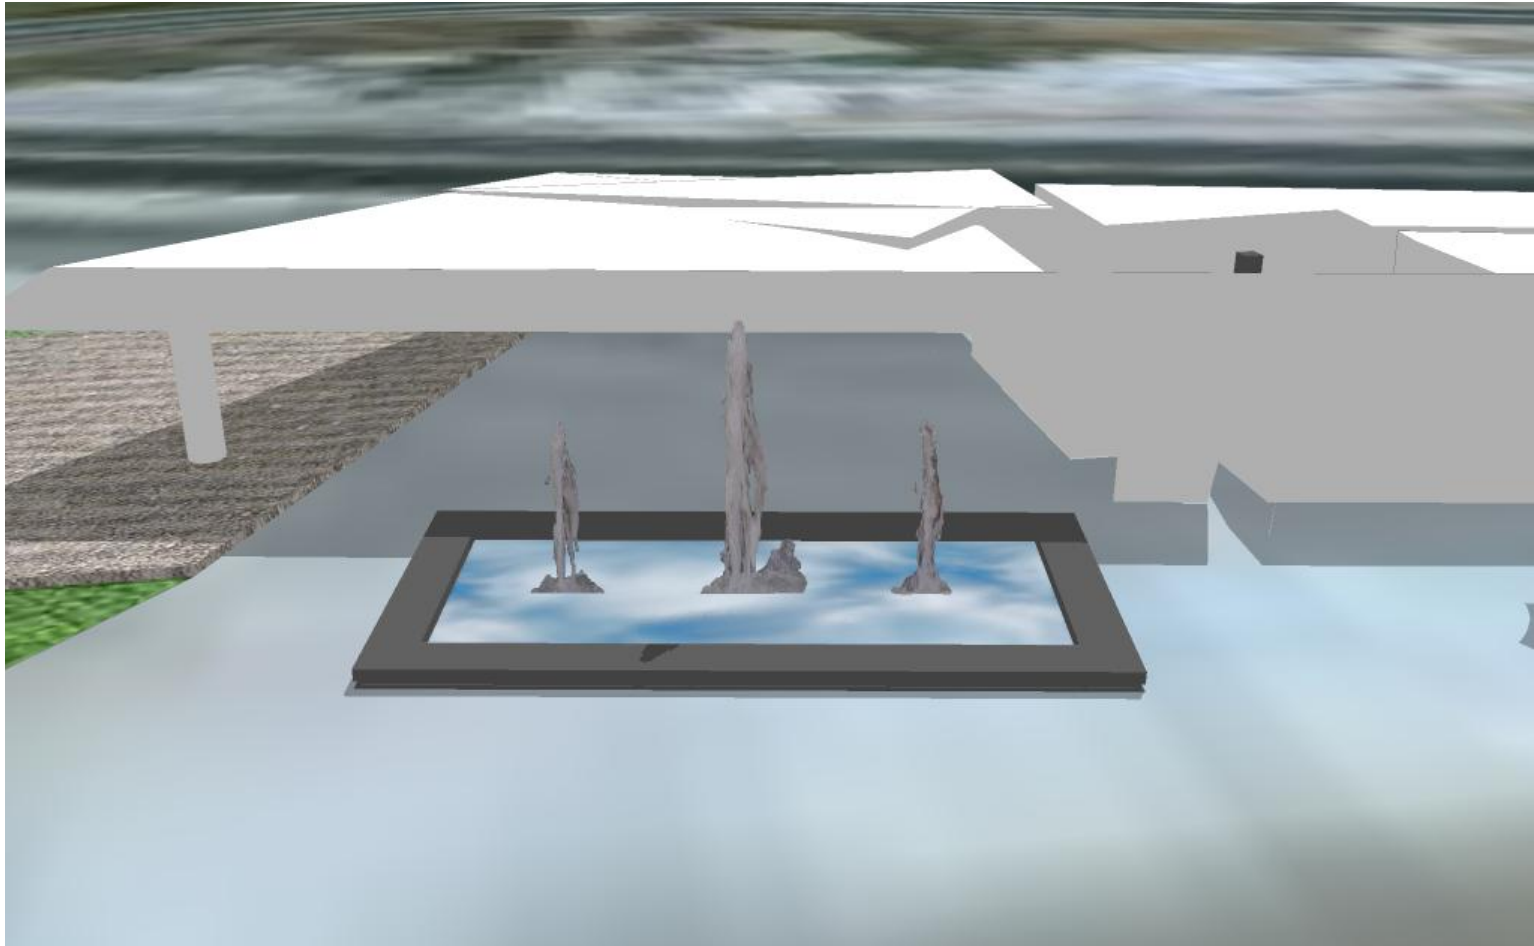

Saida 2030

Design Concept by Solh Design Workshop + New York & Beirut + November 2012

www.omarsoh.com

Saida 2030

Design Concept by Solh Design Workshop + New York & Beirut + November 2012

www.omarsolh.com

Saida 2030

Design Concept by Solh Design Workshop + New York & Beirut + November 2012

www.omarsoh.com

Saida 2030

Design Concept by Solh Design Workshop + New York & Beirut + November 2012

www.omarsoh.com

Saida 2030

Design Concept by Solh Design Workshop + New York & Beirut + November 2012